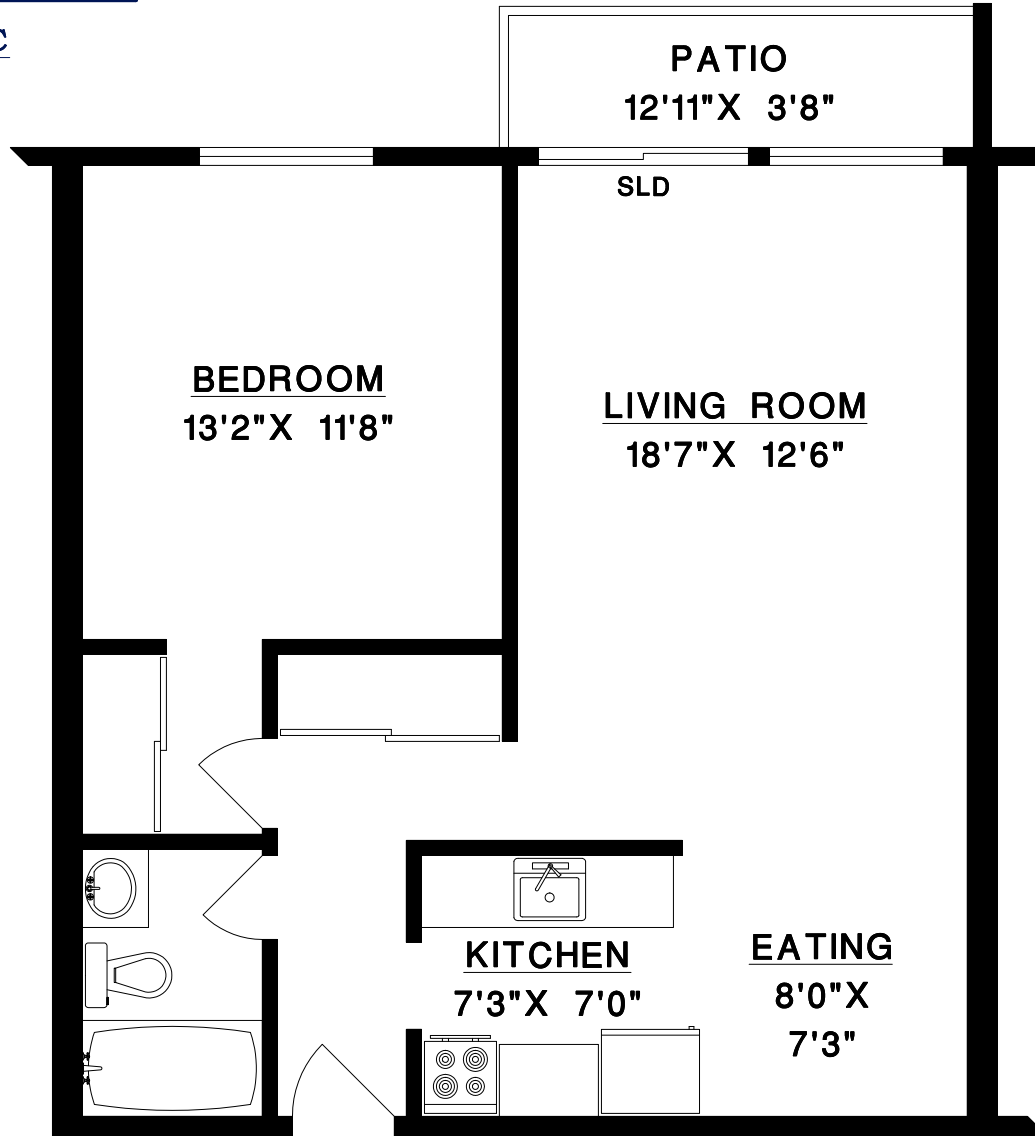

#119 - 5381 207TH STREET,  
LANGLEY, B.C.

PARK TERRACE C

1 BEDROOM SUITE 699 SQ. FT.

PATIO 47 SQ. FT.

DRAWN BY: CN  
DATE: MARCH 2018  
REVISED: